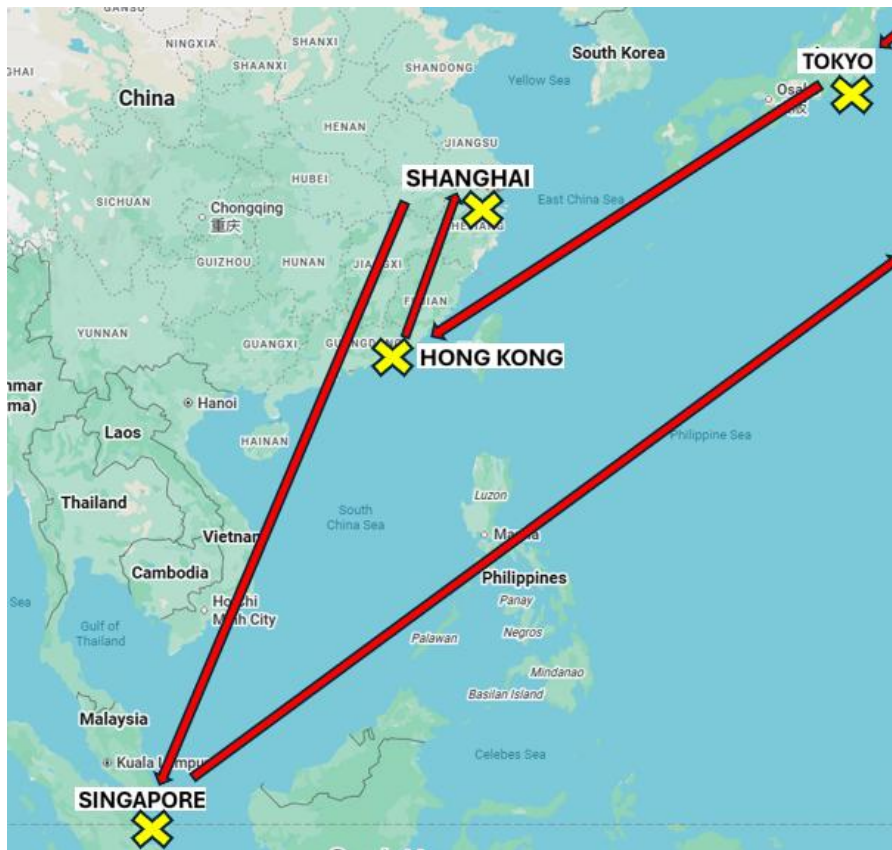

Disney Cruise Add-On

~ Singapore & Disney Adventure Cruise ~

June Departures Only – Adds 6 Additional Days

This optional Add-On to our Epic Asian Disney trip extends the itinerary from Shanghai with an additional stop in Singapore & a 4-Night Disney Cruise aboard the Disney Adventure. Additional days include everything in this itinerary unless noted. Included is airfare from Shanghai to Singapore, deluxe pre-cruise hotel (double occupancy), transportation (bus, taxi, subways, etc.), guided city tour, breakfast in Singapore, and everything included aboard the Disney Cruise. Total Add-On price is \$1,768 per person (\$2,987 if single occupancy).

~ Trip Itinerary ~

Day 10 : Monday

- Breakfast (included)
- Shanghai Disneyland Day 1

Day 11 : Tuesday

- Breakfast (included)
- Shanghai Disneyland Day 2

Day 12 : Wednesday

- Breakfast (included)
- Morning Shopping
- Afternoon flight to Singapore
- Transportation to Crowne Plaza Singapore (or similar)

Day 13 : Thursday

- Breakfast (included)
- Transportation to Cruise Terminal
- Board 4-Night Cruise

Day 14 : Friday

- Disney Cruise

Day 15 : Saturday

- Disney Cruise

Day 16 : Sunday

- Disney Cruise

Day 17 : Monday

- Singapore City Tour
- Flights Home